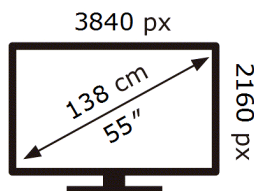

**ENERG** ⚡

Samsung

TQ55S85FAU

**83** kWh/1000h

ABCDEF **G**

**100** kWh/1000h

2019/2013